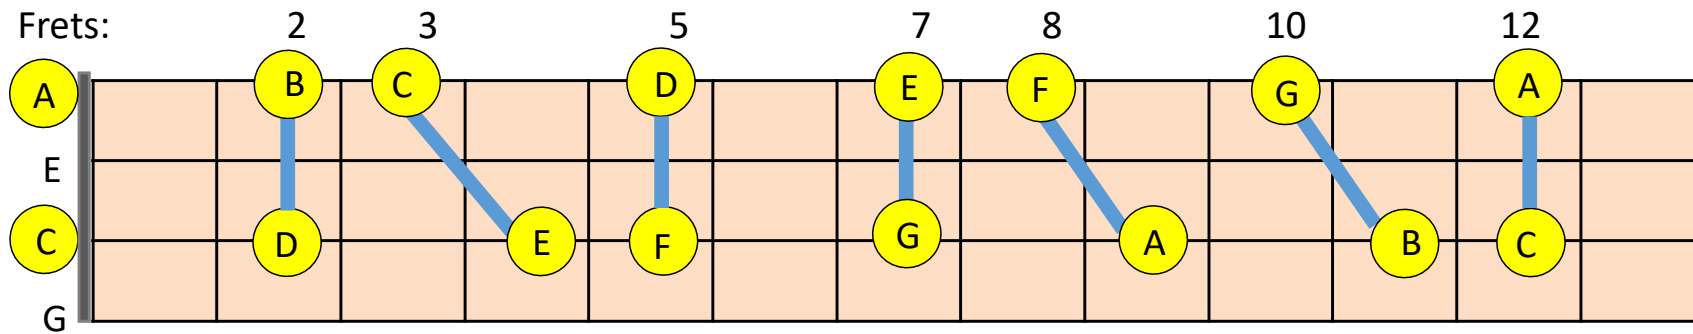

C Major Scale Harmonised in 6ths

Uke

Tab

Fret	T	A	B
0	0	0	0
2	2	2	
3	3	4	
5	5	5	
7	7	7	
8	8	9	
10	10	11	
12	12	12	